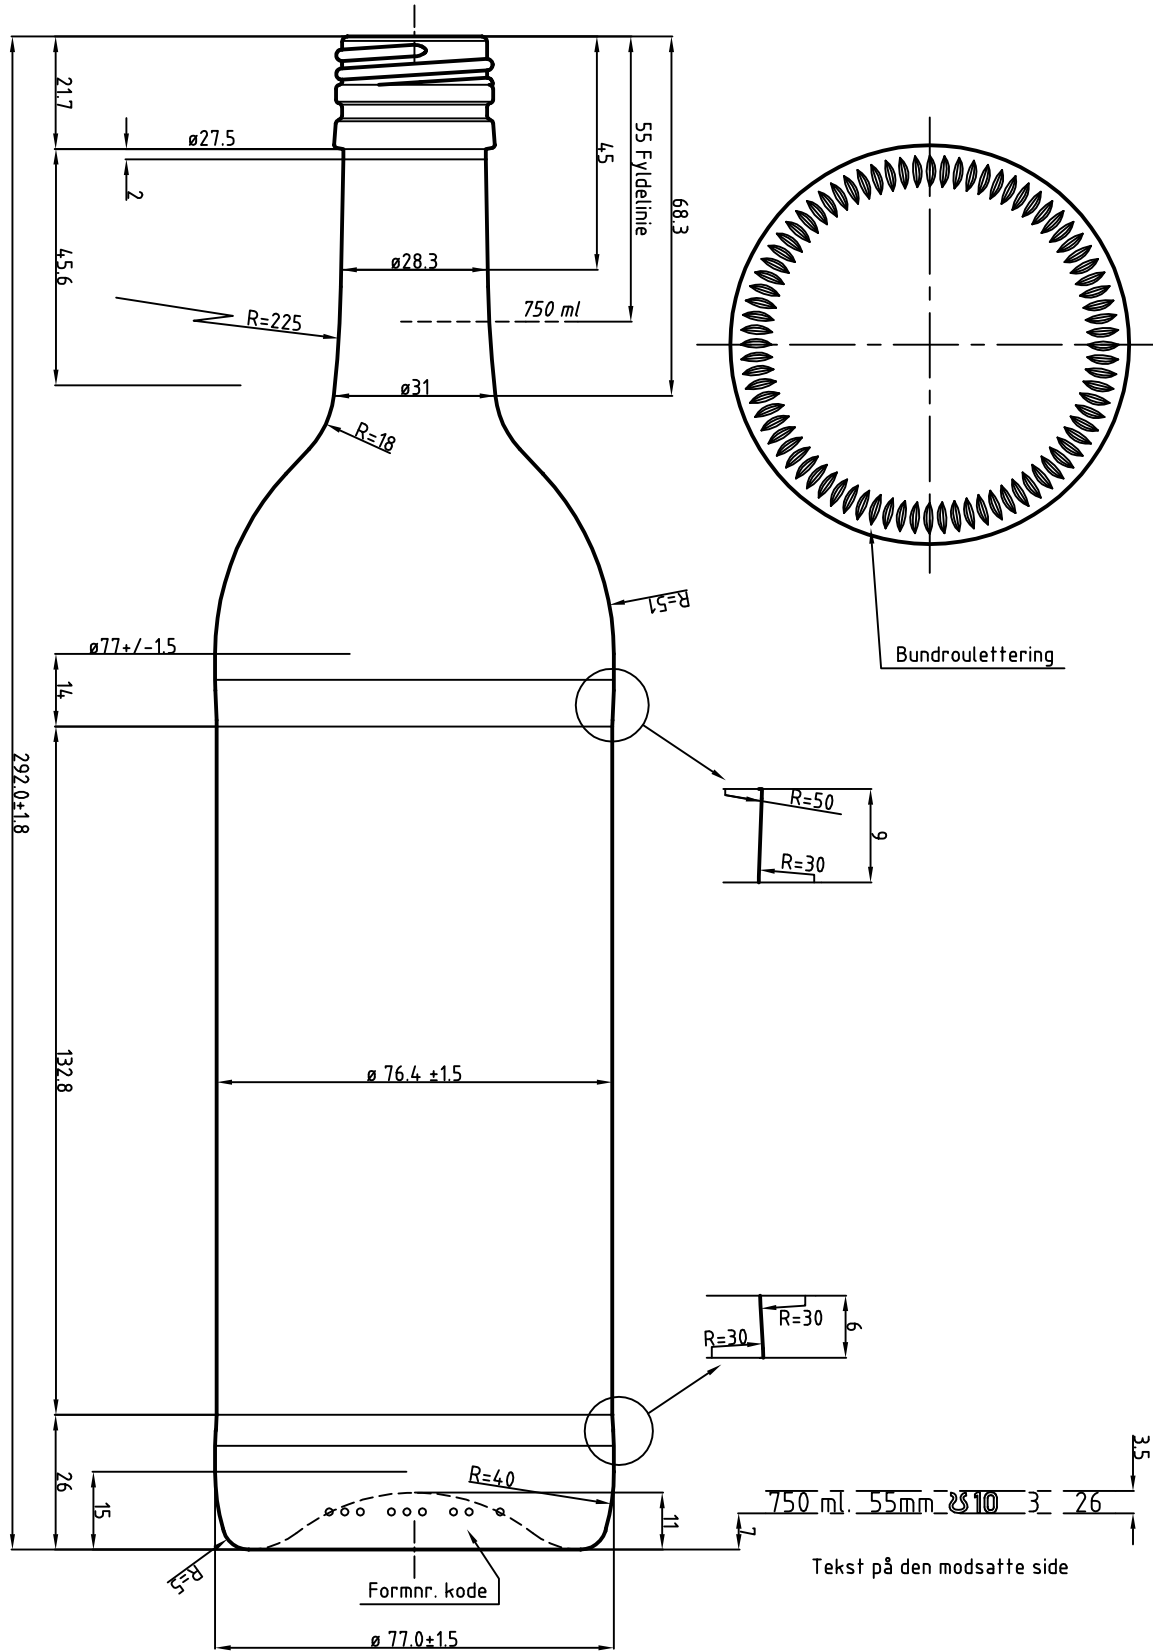

Frit genneløb  $\varnothing$  17.0 min.

| 75 cl Bordeaux |                          |               |          | Standard          |             |
|----------------|--------------------------|---------------|----------|-------------------|-------------|
| Volume ml      | 750+/-8ml ; 55mm fra top | Weight ca. g  | ca 480g  | Date              | 14/04/04    |
| Finish         | 3mm.PP-dep (95031)       | Brimful       | 776,5ml  | Colour            | HT-Grøn     |
| Ref.           | 2112-A1                  | Scale         | 1:1      | Article/mould no. | -           |
|                |                          | Container no. | 30001181 | Drawing no.       | <b>0559</b> |
|                |                          |               |          | Drawn             | DV          |
|                |                          |               |          | Appr.             | PSØ         |